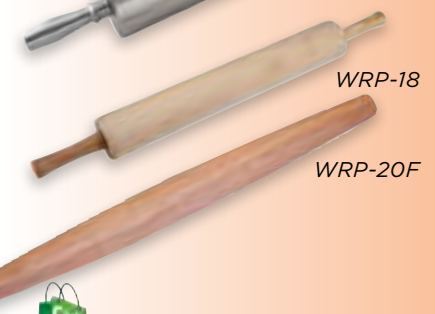

PDS-5

**DOUGH SCRAPERS**

ITEM	DESCRIPTION	PACK
DSC-1	5-1/4" x 4-1/4" w/Steel Handle Blade	12
DSC-2	6" x 3" Blade w/Plastic Handle	12
DSC-3	6" x 3" Blade w/Wood Handle	12

DSC-1

DSC-2

DSC-3

**ROLLING PINS, ALUMINUM**

ITEM	DESCRIPTION	PACK
ARP-13	13"	6
ARP-15	15"	6
ARP-18	18"	6

ARP-18

**ROLLING PINS, WOOD**

ITEM	DESCRIPTION	PACK
WRP-13	13"	12
WRP-15	15"	12
WRP-18	18"	12
WRP-20F	French Rolling Pin, Tapered Wood	12

WRP-18