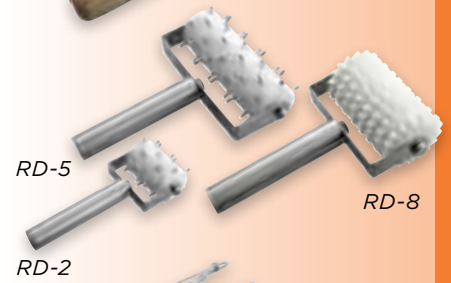

MPD SERIES

PPC-4

PWC-4

**PIZZA CUTTERS**

ITEM	DESCRIPTION	PACK
PPC-2	2-1/2" Blade w/PP Black Handle	12
PPC-4	4" Blade w/PP Black Handle	12
PWC-4	4" Blade w/Wood Handle	12

**DOUGH ROLLER DOCKERS**

ITEM	DESCRIPTION	PACK
RD-2	Half Size, S/S Handle	12
RD-5	Full-Size, S/S Handle	12
RD-8	8 Wheel, S/S Handle	12

RD-5

RD-8

RD-2

**DOUGH DIVIDER, ADJUSTABLE WHEEL**

ITEM	DESCRIPTION	PACK
ADD-5	5-Wheel	12
ADD-6	6-Wheel	12

ADD-6

**DOUGH SCRAPER, PLASTIC**

ITEM	DESCRIPTION	PACK
PDS-5	5-1/2" x 3-3/4"	21