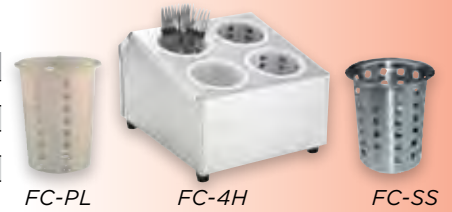

SUC-30

SRB-20

UTILITY CARTS

ITEM	DESCRIPTION	COLOR	PACK
UC-35G	3-Tier Cart (KD) 33-1/4" x 17" x 37-1/2"	Gray	1
UC-35K	3-Tier Cart (KD) 33-1/4" x 17" x 37-1/2"	Black	1
UC-40G	3-Tier Cart (KD) 40" x 19-3/4" x 37-1/2"	Gray	1
UC-40K	3-Tier Cart (KD) 40" x 19-3/4" x 37-1/2"	Black	1
UC-B2	Silverware Bin for UC-35G/K & UC-40G/K		6
UC-B3	Refuse Bin for UC-35G/K & UC-40G/K		6

UC-B3

UC-B2

STAINLESS STEEL TROLLEY

ITEM	DESCRIPTION	PACK
SUC-30	3-Tier Trolley	1

PRE-RINSE BASKET, STAINLESS STEEL

- Heavy duty 16 gauge, 304 series, 18/10 stainless steel
- Fits most standard size commercial dishwashers
- Seamless tubular slide bar
- NSF approved

ITEM	DESCRIPTION	PACK
SRB-20	19.5"x19.5", Perforated / NSF	2

FLATWARE CYLINDERS & HOLDERS

ITEM	DESCRIPTION	PACK
FC-PL	Plastic	36
FC-SS	Stainless Steel	20
FC-4H	Holder, 4 Holes, 2-Tier	4
FC-6H	Holder, 6 Holes, 2-Tier	2