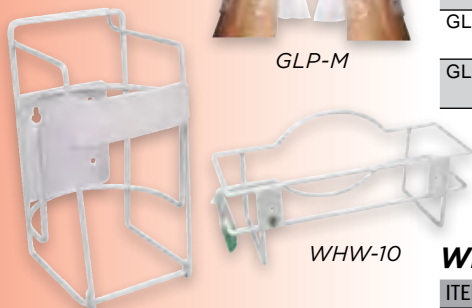

MINI BIN

- Made of polypropylene

ITEM	DESCRIPTION	PACK
PL-MB	14-1/2" x 12-3/4" x 5"	12
PL-MBC	Cover	12

= Cash & Carry / Retail Packaging

NLG-816

NLG-1018

NATURAL LATEX GLOVES

ITEM	DESCRIPTION	COLOR	PACK
NLG-816	8-1/2" x 16"	Ivory	12
NLG-916	9" x 16"	Ivory	12
NLG-1018	10" x 18"	Black	12

GLV-M

GLP-M

GLOVES

ITEM	DESCRIPTION	SIZE	PACK
GLV-M	Vinyl Disposable, Pre-Powdered	M 100 pcs/box	10
GLV-L	Vinyl Disposable, Pre-Powdered	L 100 pcs/box	10
GLFP-M	Vinyl Disposable, Powder-Free	M 100 pcs/box	10
GLFP-L	Vinyl Disposable, Powder-Free	L 100 pcs/box	10
GLP-M	PE Textured	M 500 pcs/box	10
GLP-L	PE Textured	L 500 pcs/box	10