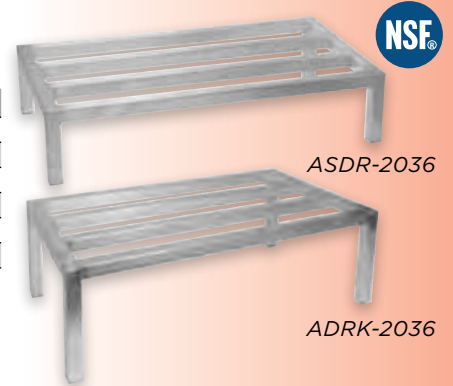

INTERLOCKING FLOOR MATS, RUBBER

1/2" Height

ITEM	DESCRIPTION	COLOR	PACK
RBMI-33K	3' x 3' x 1/2"	Black	25
RBMI-33R	3' x 3' x 1/2"	Red	25

Call for a pallet rate

RBMI-33R

DUNNAGE RACKS, ALUMINUM / NSF

Welded structure

ITEM	DESCRIPTION	PACK
ADRK-2036*	20" x 36" x 12", Holds up to 1800 Lbs	6
ADRK-2048*	20" x 48" x 12", Holds up to 1500 Lbs	6
ADRK-2060*	20" x 60" x 12", Holds up to 1200 Lbs	6
ASDR-2036*	20" x 36" x 8", Holds up to 1800 Lbs	6
ASDR-2048*	20" x 48" x 8", Holds up to 1500 Lbs	6
ASDR-2060*	20" x 60" x 8", Holds up to 1200 Lbs	6